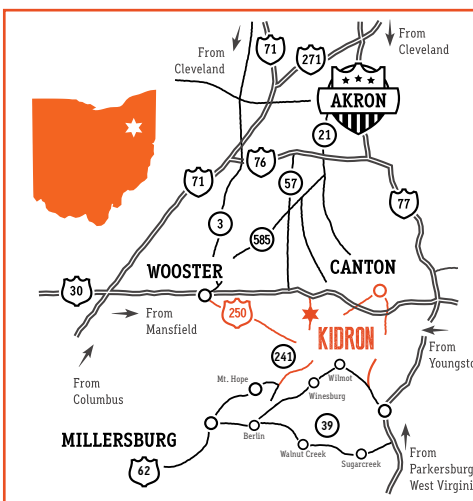

HOTELS, INNS, AND B&B'S

Extend your visit to Lehman's at one of these fine locations.

13.7 = distance from Lehman's

ORRVILLE

MILLERSBURG

WINESBURG

WOOSTER

MILLERSBURG

MT. HOPE

WALNUT CREEK

MILLERSBURG

SUGARCREEK

WILMONT

BERLIN

WILMONT

BERLIN

APPLE CREEK

KIDRON

STORE ADDRESS
MAPPING ADDRESS:
 4779 Kidron Road, Kidron, OH 44618

STORE HOURS
JANUARY-MAY:
 Mon-Thur 9am-5pm, Fri-Sat 9am-6pm, Closed Sundays

JUNE-DECEMBER:
 Mon-Sat 9am-6pm, Closed Sundays

» **LEHMANS.COM** «
800.438.5346

On the Square in Kidron, OH
 In the heart of Amish Country
 Open every day except Sunday